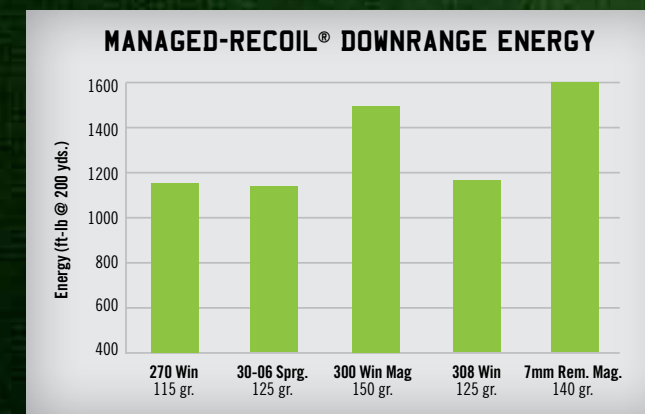

LETHAL PUNCH OUT TO 200 YARDS.

Energy levels exceed 1100 ft.-lb. at 200 yards, except Managed-Recoil® 30-30 which delivers 919 ft.-lb. at 100 yards – fully effective on deer out to 125 yards.