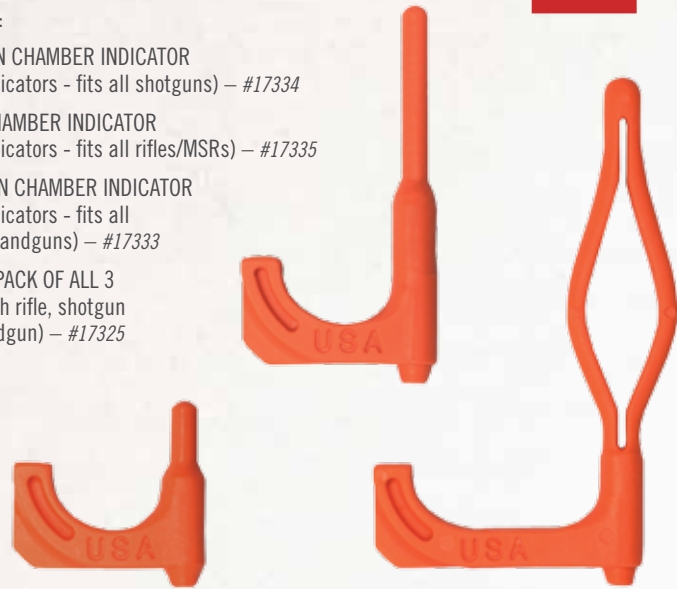

GUN STORAGE / SECURITY

SAFETY ORANGE CHAMBER INDICATORS

- Safety Orange
- Nylon 6/6
- Available in:
  - SHOTGUN CHAMBER INDICATOR (Four indicators - fits all shotguns) – #17334
  - RIFLE CHAMBER INDICATOR (Four indicators - fits all rifles/MSRs) – #17335
  - HANDGUN CHAMBER INDICATOR (Four indicators - fits all pistols/handguns) – #17333
  - COMBO PACK OF ALL 3 (2 of each rifle, shotgun and handgun) – #17325

NEW