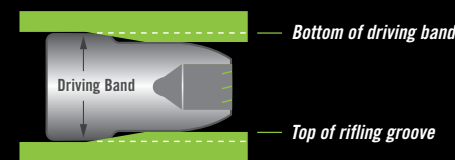

GOLDEN SABER® BLACK BELT™

A PERSONAL DEFENSE LOAD OF THE HIGHEST RANK.

1 HOLLOW POINT

Cavity optimized for devastating expansion and terminal performance

2 MECHANI-LOKT™ BELT

Locks jacket and core together for supreme terminal performance

3 HOURGLASS SHAPE

Mechanically locks the lead in the rear portion of bullet to ensure jacket retention even when encountering the toughest of barriers

4 PROVEN DESIGN

Bullet designed, tested and proven against the exhausting 8-barrier FBI ballistics test

5 DRIVING BAND

Located at the bullet's rear, the Driving Band is the larger base diameter behind the bore diameter

1 SPIRAL NOSE CUTS

Ensures reliable controlled expansion through clogging barriers such as wall board and heavy clothing