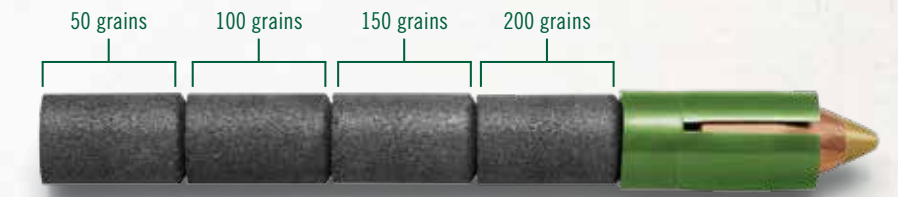

BURNS 200-GRAIN CHARGES AND 300-YARD BUCKS.

The Ultimate Muzzleloader makes in-line muzzleloaders truly primitive, with performance equal to most centerfires. Goes farther. Hits harder. With greater precision.