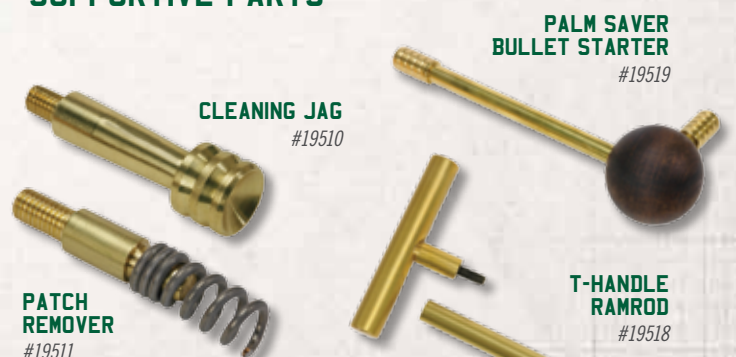

MUZZLELOADER SUPPORTIVE PARTS

NEW

CLEANING JAG #19510

PATCH REMOVER #19511

T-HANDLE RAMROD #19518