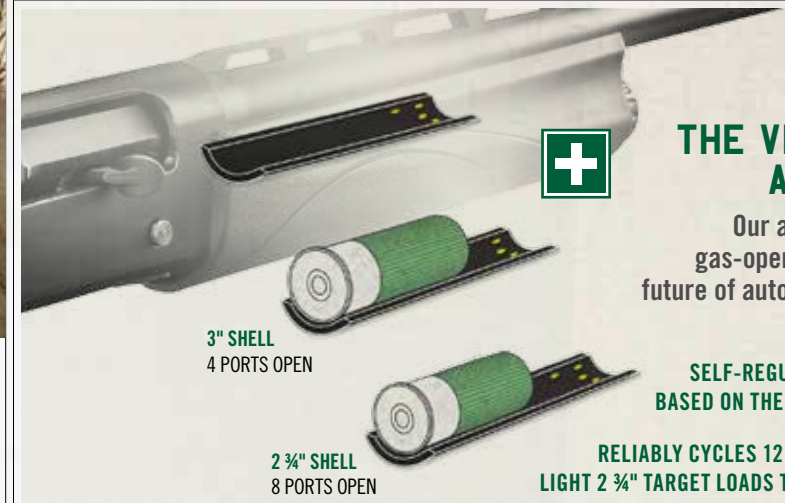

NEW

V3 COMMERCIAL
FOR ALL THAT FLIES

+

NEW V3 FIELD SPORT WALNUT

+

THE VERSAPORT® ADVANTAGE.
Our advanced, patented gas-operated system is the future of autoloader technology.

SELF-REGULATES GAS PRESSURE BASED ON THE LENGTH OF THE SHELL