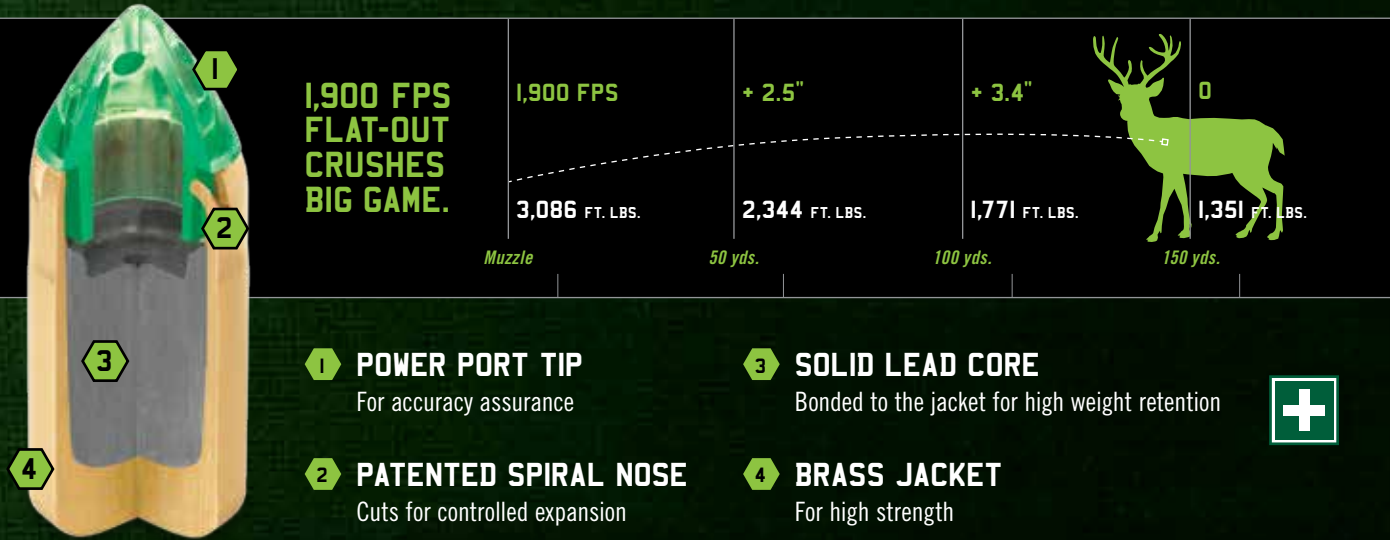

SLUGS

MORE ACCURATE. MORE LETHAL. AND IT'S ALL ABOUT THE TIP.

SLUGGER® HIGH VELOCITY RIFLED SLUGS

This higher velocity slug exits the barrel at 1800 fps, 13 percent faster than standard 1-oz. slugs. [READ MORE](#)