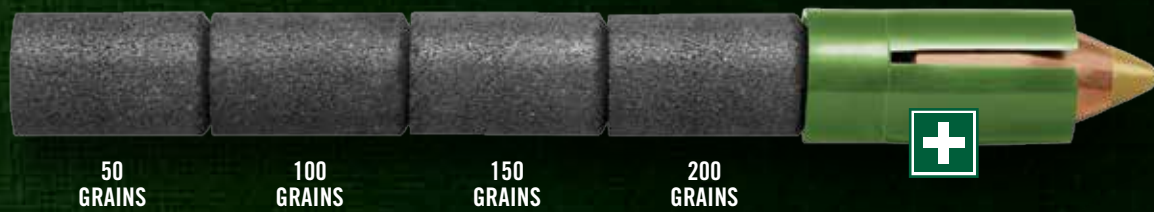

MUZZLELOADER

YOUR MUZZLELOADER'S ULTIMATE PERFORMANCE ADVANTAGE.

UNLEASH ULTRA MAGNUM LOADS

MODEL 700™ ULTIMATE MUZZLELOADER

Legendary Model 700™ bolt-action reliability coupled with our innovative A.M.P. Ignition System deliver 300-yard lethal range and precision rivaling most centerfires. [See More](#)

NEW