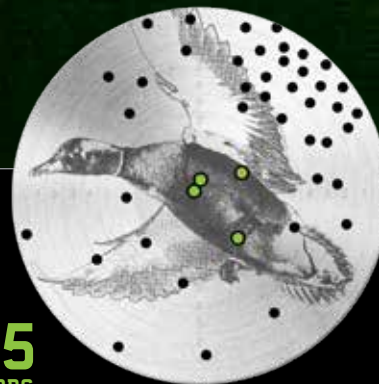

LEADING COMPETITOR

Pattern from 20 gauge shotshell