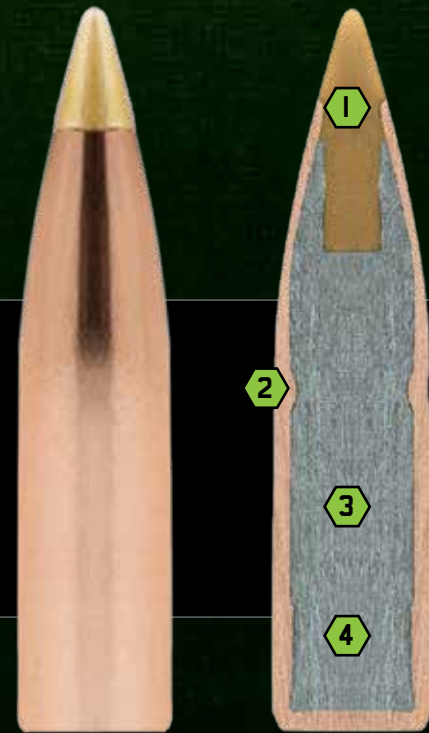

PREMIER® FAMILY

ONE SERIOUSLY LETHAL HUNTING TIP.

- 1 **TIP INITIATES EXPANSION**
  For maximum energy transfer
- 2 **JACKET THICKNESS**
  Tuned for controlled expansion on medium-sized game
- 3 **SLEEK PROFILE**
  For optimum ballistic coefficient
- 4 **FLAT TRAJECTORY**
  And outstanding accuracy

MATCH-GRADE ACCURACY. ELEVATED.

5 SHOTS, .6", 100 YDS.
308 Win, 168-gr. Premier® Match