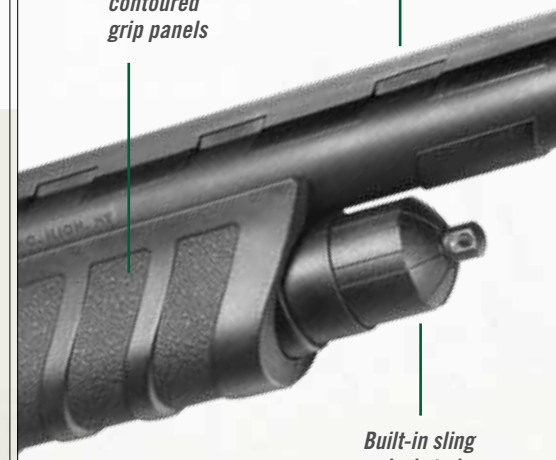

Built-in sling swivel studs

MODEL 887™ NITRO MAG®
WATERFOWL CAMO