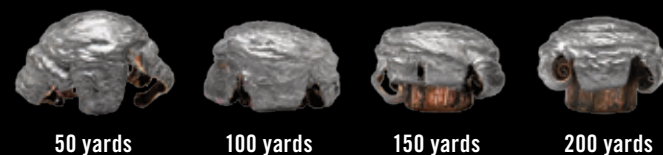

MANAGED-RECOIL®

50% LESS RECOIL. DEADLY ON DEER.

FULLY EFFECTIVE ENERGY AND EXPANSION OUT TO 200 YARDS:

NO SCOPE RE-ADJUSTMENT NECESSARY

Remington Managed-Recoil® point of impact is nearly identical to full velocity loads.

Point of impact comparison at 100 yards.

- 30-06 Springfield 125-grain Managed-Recoil®
- 30-06 Springfield 150-grain PSP Core-Lokt®

May not operate in all recoil- or gas-operated firearms.