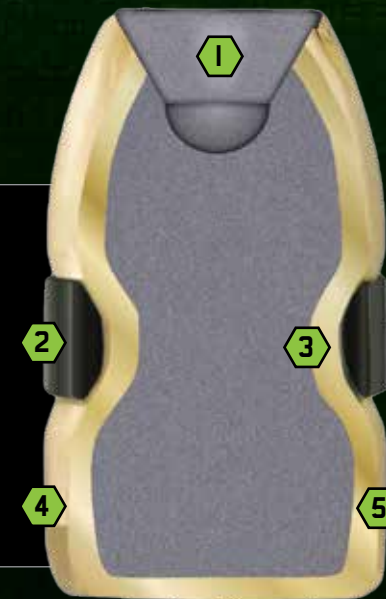

GOLDEN SABER® BLACK BELT™

A PERSONAL DEFENSE LOAD OF THE HIGHEST RANK.

1 HOLLOW POINT

Cavity optimized for devastating expansion and terminal performance

2 MECHANI-LOKT™ BELT

Locks jacket and core together for supreme terminal performance

3 HOURGLASS SHAPE

Mechanically locks the lead in the rear portion of bullet to ensure jacket retention even when encountering the toughest of barriers

4 PROVEN DESIGN

Bullet designed, tested and proven against the exhausting 8-barrier FBI ballistics test

5 DRIVING BAND

Located at the bullet's rear, the Driving Band is the larger base diameter behind the bore diameter

1 SPIRAL NOSE CUTS

Ensures reliable controlled expansion through clogging barriers such as wall board and heavy clothing