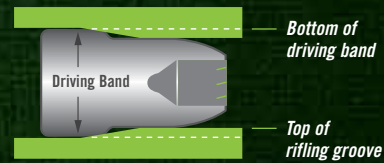

REMINGTON® ULTIMATE DEFENSE

BUILT TO DEFEND WHEN IT MATTERS MOST.

1 EXCLUSIVE BRASS JACKET

With precision nose cuts controls expansion and optimizes energy transfer

2 CASE MOUTH AND PRIMER WATERPROOFING

For maximum reliability

3 NICKEL-PLATED CASES

To reduce oxidation and improve feeding and extraction

4 SPECIALLY TREATED POWDERS

To suppress muzzle flash

Bottom of driving band

Top of rifling groove

PRECISION STOPPING POWER

The bullet diameter directly ahead of the Driving Band is reduced from groove to bore diameter, so the bullet is precisely aligned before the Driving Band engages the rifling. The result: match-grade accuracy and reduced barrel friction at maximum velocities.