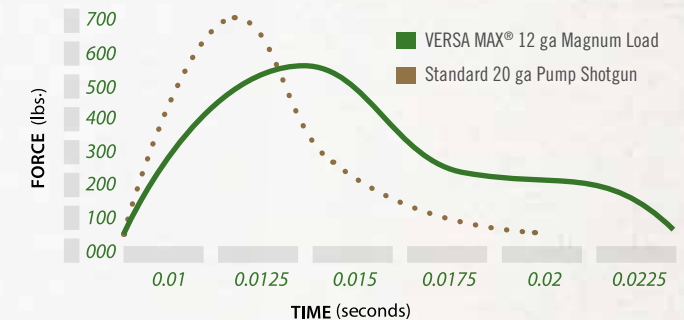

THE ROCK - VERSA MAX

THE ROCK - VERSAPORT

SPECIAL OFFER

Remington custom shotgun case by Pelican. [See Details](#)

REDUCED RECOIL.

The softest-shooting semi-auto action ever.

Versa Port® reduces 12 gauge recoil to that of a 20 gauge.