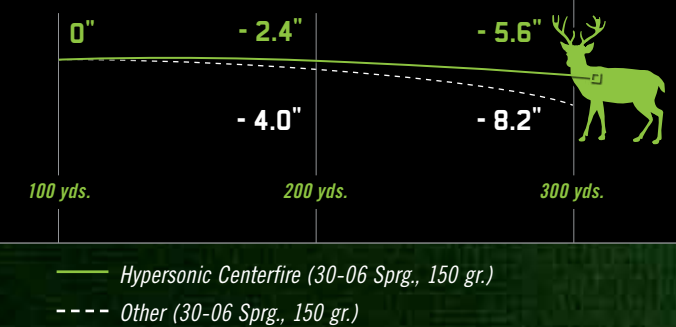

THE FLATTEST TRAJECTORIES.