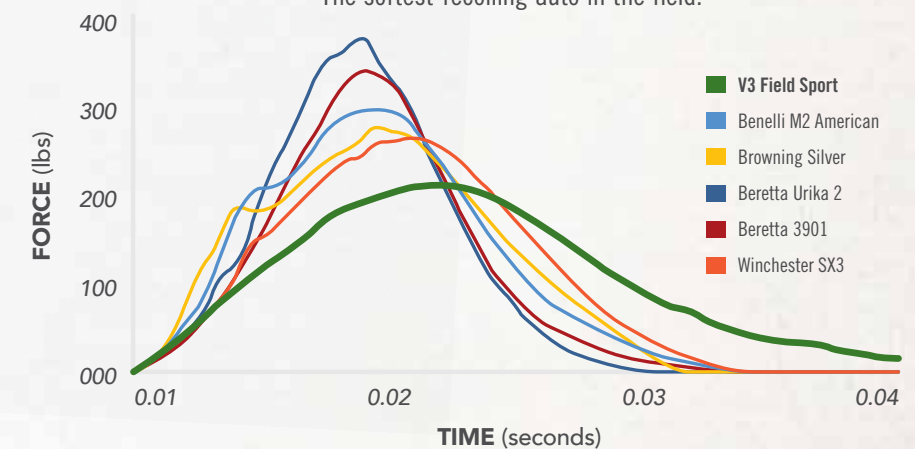

RELIABLY CYCLES 12 GAUGE LOADS – FROM LIGHT 2 3/4" TARGET LOADS TO HEAVY 3" MAGNUMS

V3 FIELD SPORT vs. COMPETITOR PRODUCTS

The softest-recoiling auto in the field.

VERSA MAX

VERSA MAX® WATERFOWL PRO

Also available in Mossy Oak Duck Blind