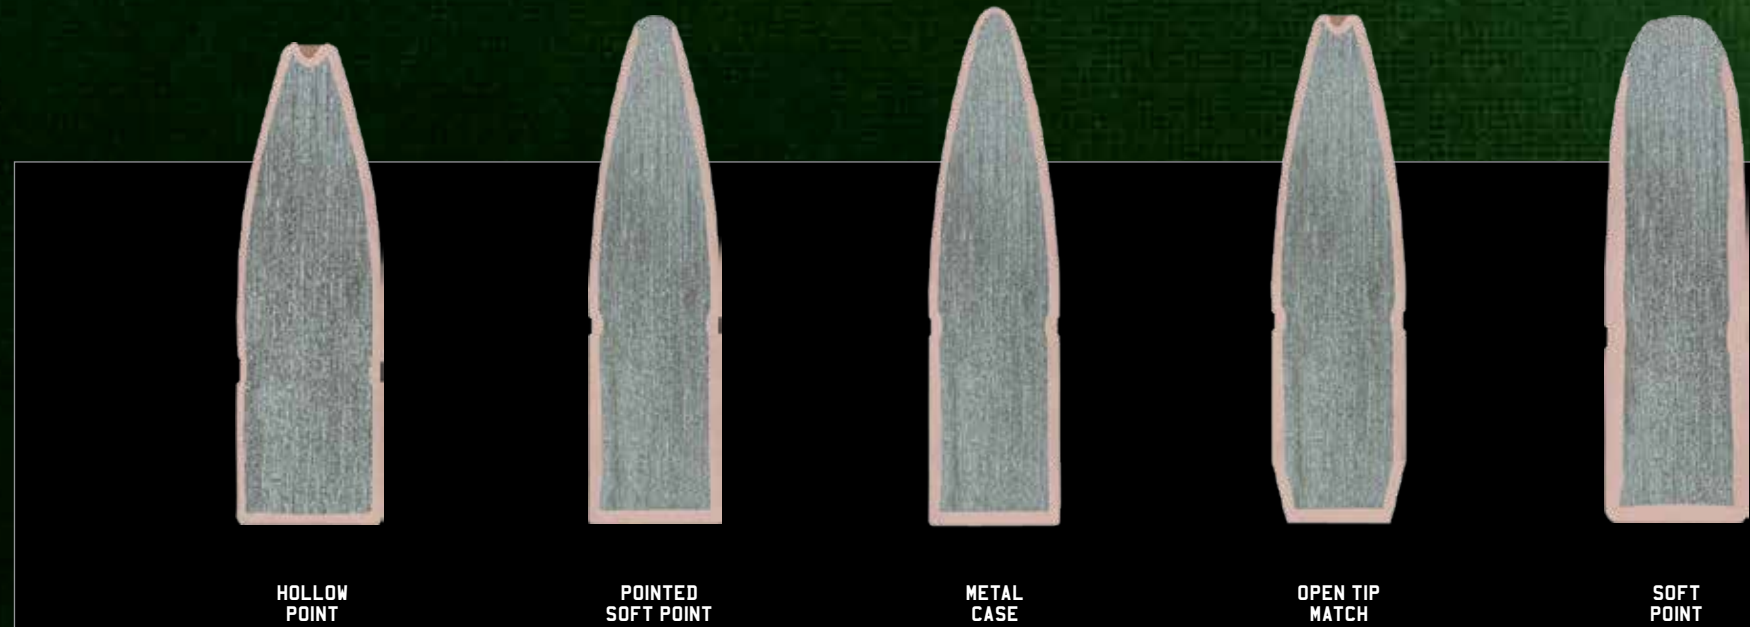

HIGH PERFORMANCE RIFLE

A BULLET FOR EVERY PASSION.