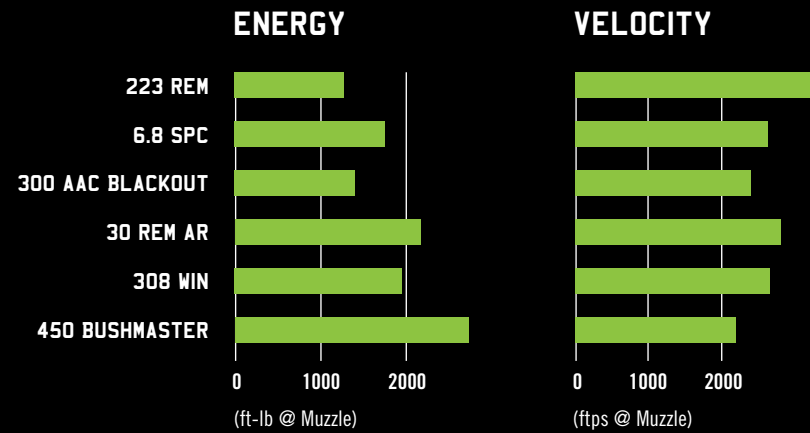

UMC® 300 AAC BLACKOUT

Spend more range time shooting one the most popular MSR calibers on the market. Made in the USA, UMC® 300 AAC Blackout ammunition is value-priced to give you more target practice without any compromise in quality or performance. [READ MORE](#)