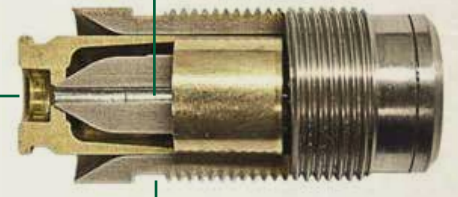

Primed centerfire brass with Remington 9 1/2 magnum rifle primer

Brass case completely seals flash hole

UNLEASH ULTRA MAGNUM LOADS

With a dependable and durable design made of primed centerfire brass, the U.M.L. Ignition System handles 200-grain magnum charge – resulting in lethal 300-yard performance.