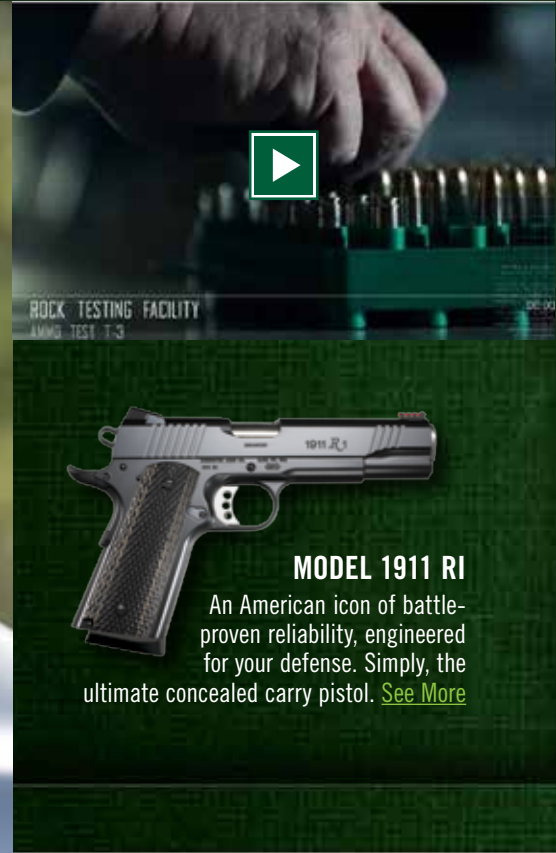

ROCK TESTING FACILITY
AMMO TEST 7-3

MODEL 1911 RI

An American icon of battle-proven reliability, engineered for your defense. Simply, the ultimate concealed carry pistol. [See More](#)