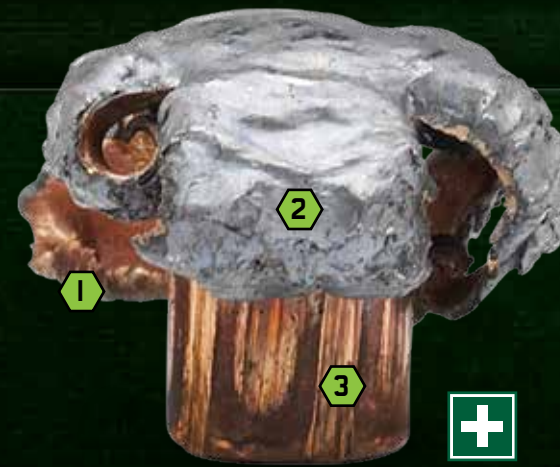

- 1 **CONSISTENT 2X EXPANSION**
  For large terminal wound channels
- 2 **DEEP PENETRATION**
  And high weight retention
- 3 **PROVEN LETHAL**
  The original controlled-expansion bullet

1 SOFT POINT SHAPE

Provides broad frontal area for high-energy impact and rapid expansion

2 SPITZER SHAPE PROFILE

For improved velocity and flatter trajectory

3 BULLET CORES "LOKT" IN PLACE

To provide deep penetration