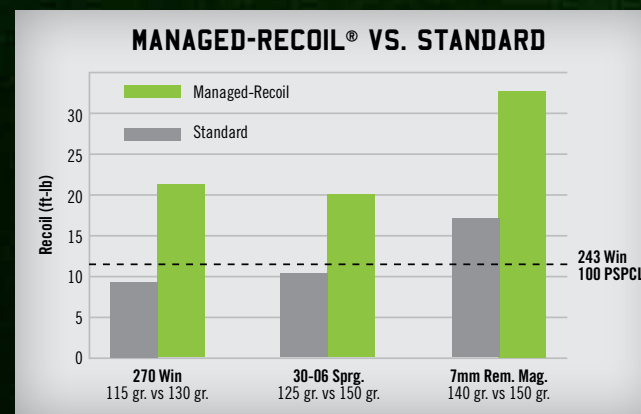

50% LESS RECOIL.

With half the recoil of standard velocity ammunition, Managed-Recoil® 270 Win, 308 Win and 30-06 actually deliver less recoil than a standard velocity 243 Win!