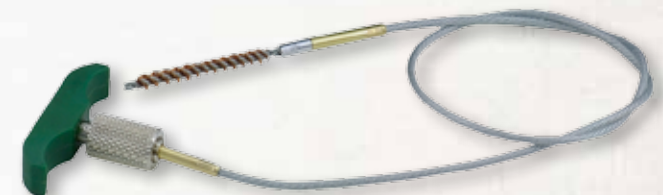

REM® FLEX ROD WITH T-HANDLE™

- Designed to ensure thorough bore cleaning in all your rifles, shotguns and handguns (22 caliber to 12 gauge)
- Patented T-handle™ for quick adaptability
- Available in:

- 12" ..... #19955
- 26" ..... #19956
- 32" ..... #19957
- 39" ..... #19958