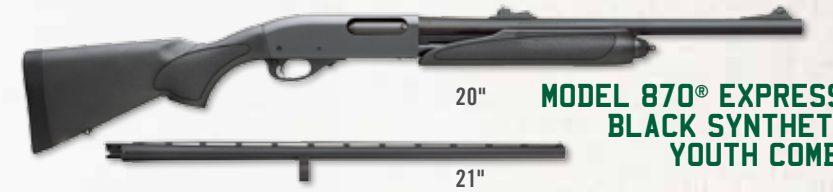

MANAGED-RECOIL®

For recoil-sensitive shooters, half the recoil of standard-velocity rounds with a lethal punch out to 200 yards. [See More](#)

MODEL 870® EXPRESS® COMPACT CAMO

SHOTGUNS

MODEL 870® EXPRESS® COMPACT JR.

MODEL 870® EXPRESS® BLACK SYNTHETIC YOUTH COMBO

MODEL 870® EXPRESS® COMPACT PINK CAMO

Black and Wood model available

RIFLES

MODEL 783™ COMPACT WITH SCOPE
(Length of Pull Kit included)

MODEL 700® SPS COMPACT SYNTHETIC
(Length of Pull Kit included)
Left hand available